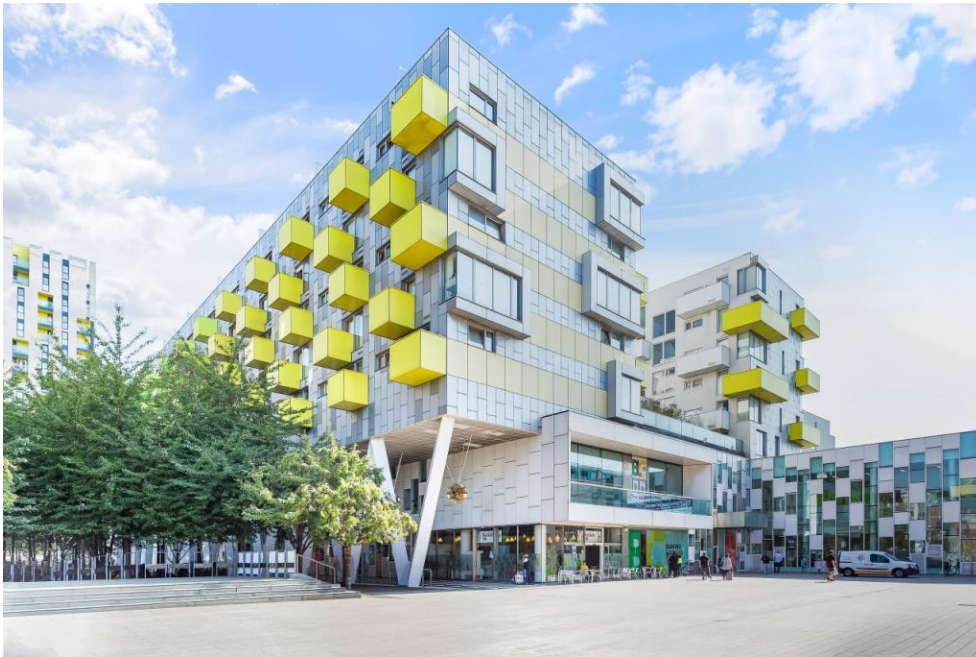

# 1 Arboretum Place, Barking Central, Barking, IG11 7GU - £1,250 pcm / £288 pw

DPR welcomes this one bedroom, modern apartment to the market. The flat comprises spacious lounge open to kitchen, one bedroom and bathroom. Viewings are highly recommended, please contact our lettings team for more information 020 7511 6311.

### Location

Presented in excellent condition and situated perfectly for shops, restaurants and transport links, the flat is only 20 minutes away from central London. This spacious apartment is located close to Barking Town Hall and is close to many facilities and local amenities within the contemporary surrounding. This property is situated minutes away from Barking Station which provides links into London. Local buses are also nearby providing convenient transport.