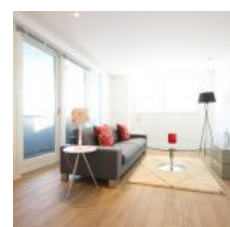

17 Bessemer Place, Greenwich, London, SE10 0GP - £1,750 pcm / £404 pw

Overview

- 2 Bed
- Bath

Docklands Prestige Residential proudly present a stunning fully furnished Two bedroom, two bathroom apartment for rent in the sought after Platinum Riverside development.

The property boasts a large open plan living space between reception and kitchen and has a huge private balcony to enjoy by yourself or with friends and family. The property is finished to a high standard throughout and the Master Bedroom comes complete with an En-Suite Bathroom. This property also comes with allocated parking.

The Platinum Riverside Development features a host of on-site conveniences including 24 hour Concierge, Residents' Gym and gorgeous views of the River Thames.

Location

The development is excellently located with North Greenwich station a short walk along the river giving you direct access to Canary Wharf, and Central London within minutes via the Jubilee line. There are an array of amenities including the O2 Area with all it has to offer, with a number of superb bars and restaurants for you to enjoy. North Greenwich is also home to the popular Emirates Air Line cable cars.