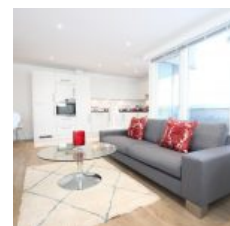

17 Bessemer Place, Greenwich, London, SE10 0GP - £1,750 pcm / £404 pw

Overview

- 2 Bed
- Bath

Docklands Prestige Residential proudly present a stunning fully furnished Two bedroom, two bathroom apartment for rent in the sought after Platinum Riverside development.

The property boasts a large open plan living space between reception and kitchen and has a huge private balcony to enjoy by yourself or with friends and family. The property is finished to a high standard throughout and the Master Bedroom comes complete with an En-Suite Bathroom. This property also comes with allocated parking.