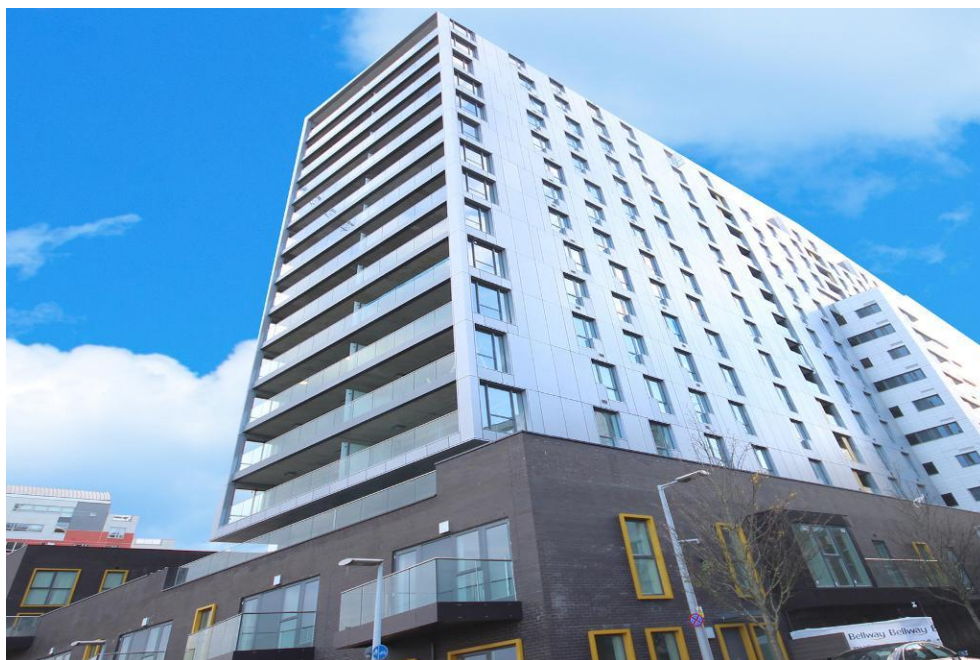

17 Bessemer Place, Greenwich Peninsula, London, SE10 0GP - £1,750 pcm / £404 pw

Docklands Prestige Residential proudly present a stunning fully furnished Two bedroom, two bathroom apartment for rent in the sought after Platinum Riverside development. The property boasts a large open plan living space between reception and kitchen and has a huge private balcony.

Location

The development is excellently located with North Greenwich station a short walk along the river giving you direct access to Canary Wharf, and Central London within minutes via the Jubilee line. There are an array of amenities including the O2 Area with all it has to offer, with a number of superb bars and restaurants for you to enjoy. North Greenwich is also home to the popular Emirates Air Line cable cars.