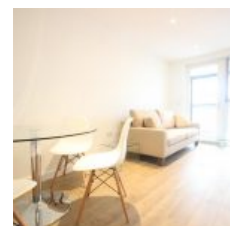

17 Bessemer Place, Greenwich Peninsula, London, SE10 0GP - £1,750 pcm / £404 pw

Docklands Prestige Residential proudly present a stunning fully furnished Two bedroom, two bathroom apartment for rent in the sought after Platinum Riverside development. The property boasts a large open plan living space between reception and kitchen and has a huge private balcony.